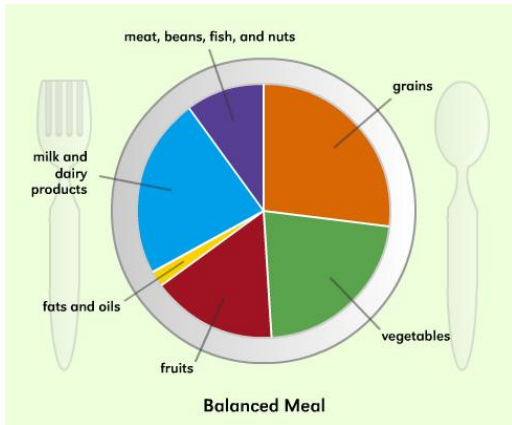

Attention Pre-K thru Second Grade Teachers!

Imagine That Introduces Our New Nutrition Treasure Hunt & Puppet Show!!!

Your students will arrive and will go on a treasure hunt to locate the fruits and veggies located at Imagine That!!!

Students will participate in our **educational nutrition puppet show** along with time to explore in our museum!!!

Lots of education, lots of excitement and reinforcement of proper well balanced foods to eat!!!